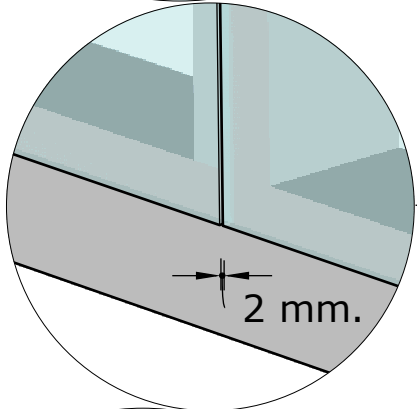

Assembly instruction. Greenhouse 4,5

4	40 x 40 x 40
8	4,5 x 80
24	3,5 x 40

2	40 x 40 x 40
12	3,5 x 40

please tape the ends of the polycarbonate elements before installation!

Assembly instruction.
Greenhouse 4,5

please tape the ends of the polycarbonate elements before installation!

• **pos.11**

3+3	4 x 35 special
-----	----------------

Assembly instruction. Greenhouse 4,5

pos.11

3+3	4 x 35 special
-----	----------------

2 mm.

15 mm.

18	3,5 x 50
----	----------

pos.22

Assembly instruction.
Greenhouse 4,5

3+3	4 x 35 special
-----	----------------

3+3	4 x 35 special
-----	----------------

Assembly instruction.
Greenhouse 4,5