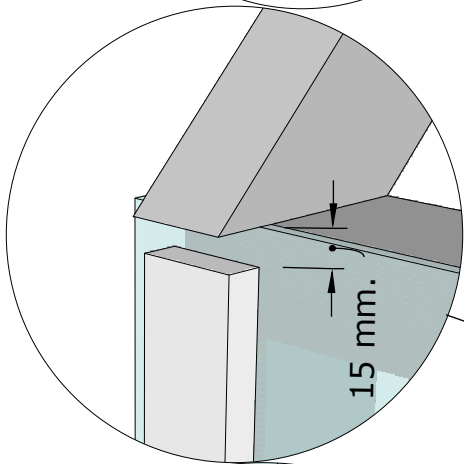

Assembly instruction. Greenhouse 4,5

4	40 x 40 x 40
8	4,5 x 80
24	3,5 x 40

2	40 x 40 x 40
12	3,5 x 40

please tape the ends of the polycarbonate elements before installation!

Assembly instruction.
Greenhouse 4,5

please tape the ends of the polycarbonate elements before installation!

• **pos.11**

3+3	4 x 35 special
-----	----------------

Assembly instruction. Greenhouse 4,5

pos.11

3+3	4 x 35 special
-----	----------------

2 mm.

15 mm.

18	3,5 x 50
----	----------

pos.22

Assembly instruction.
Greenhouse 4,5

3+3	4 x 35 special
-----	----------------

3+3	4 x 35 special
-----	----------------

Assembly instruction.
Greenhouse 4,5