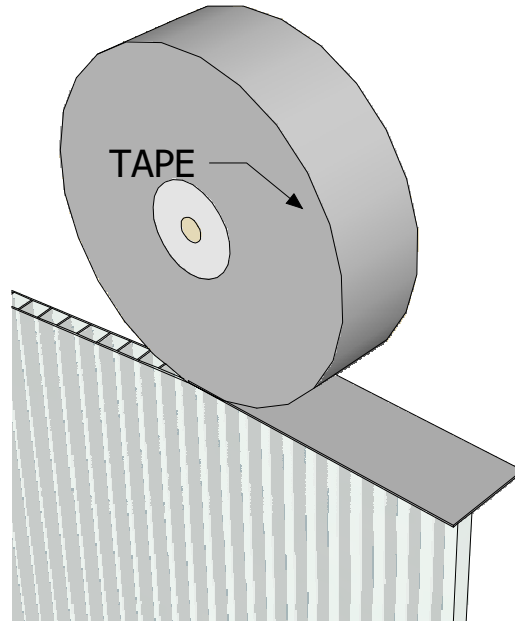

Assembly instruction. Greenhouse 4,5

4	40 x 40 x 40
8	4,5 x 80
24	3,5 x 40

2	40 x 40 x 40
12	3,5 x 40

please tape the ends of the polycarbonate elements before installation!

Assembly instruction.
Greenhouse 4,5

please tape the ends of the polycarbonate elements before installation!

• **pos.11**

3+3	4 x 35 special
-----	----------------

Assembly instruction. Greenhouse 4,5

pos.11

3+3	4 x 35 special
-----	----------------